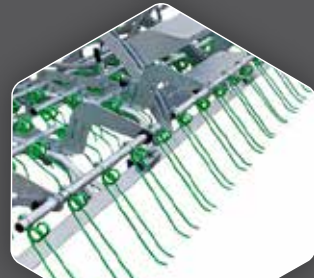

## Option:

- 7-pin signal cable ISO € 165,-
- Sensor + Groundwheel (for controled dosage) € 575,-
- Stairs € 415,-
- Seed tines for 6m (19 double tines) € 975,-
- Seed tines for 8m (27 double tines) € 1.225,-
- Lighting LED € 355,-
- Warning Plates (option Lighting LED required) € 115,-
- Extra skid (a piece) € 60,-
- Extra large skid (a piece) € 160,-
- Height adjustable guide wheels (front) (Set 4 pieces with mounting option for sensor) € 1.360,-
- Frontlinkage € 2.170,-

DEPTH ADJUSTMENT

GROUNDWHEEL/SENSOR

CONTROL BOX PROF.

SEED TINES