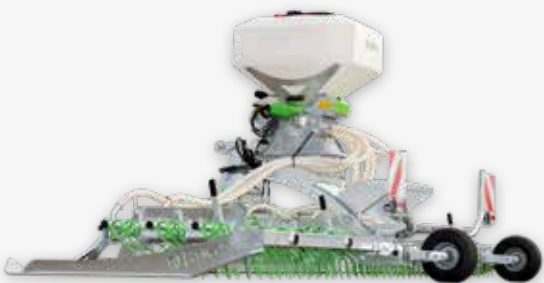

GREENKEEPER PLUS

WITH OPEN REAR SIDE